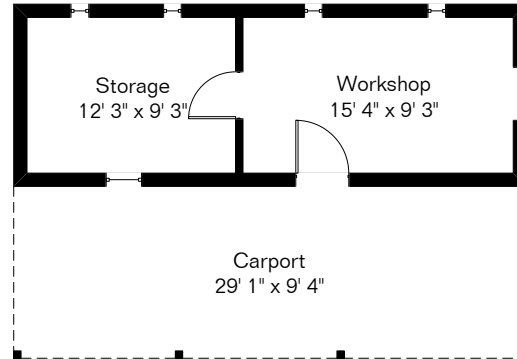

The square footages and room size information are deemed to be reliable but are not guaranteed and should be independently verified. This drawing is for marketing purposes only.

1060 S Sidney Ave

Presented by The R Group
Realty Executives Arizona Territory
(520) 329-7423

Living Area 1,448 Sq Ft
Workshop/Storage 301 Sq Ft

Site Visit August 2020

Copyright 2020 Floor Plans First! LLC
All Rights Reserved.

Floor Plans First!
See the Floor Plan First™

FloorPlansFirst.com™
(520) 881-1500