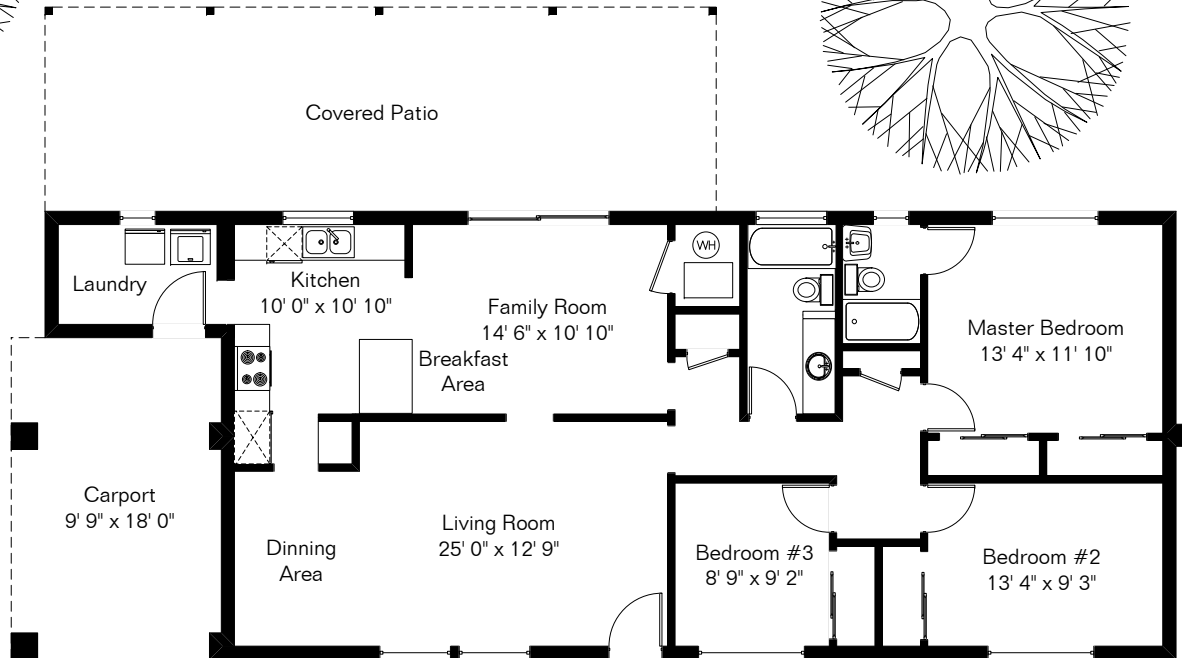

The square footages and room size information are deemed to be reliable but are not guaranteed and should be independently verified. This drawing is for marketing purposes only.

1060 S Sidney Ave

Presented by The R Group
Realty Executives Arizona Territory
(520) 329-7423

Living Area 1,448 Sq Ft
Workshop/Storage 301 Sq Ft

Site Visit August 2020

Copyright 2020 Floor Plans First! LLC
All Rights Reserved.

Floor Plans First!
See the Floor Plan First™

FloorPlansFirst.com™
(520) 881-1500